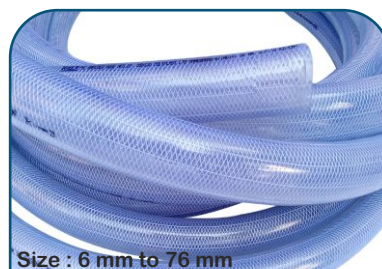

Size : 6 mm to 76 mm
Temp. : 70°C
PVC Braided Hose