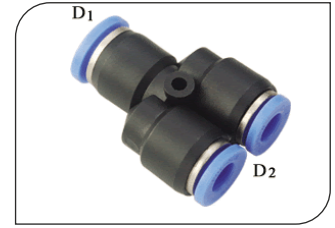

PU TUBE & ONE TOUCH PUSH IN FITTINGS

PU Tube - Blue

**PU Tube
Transparent**

PU Tube - Spiral

Straight Union

**Different Dia.
Straight Union**

Union Elbow

**Union Elbow
Reducer**

Union Tee

**Union Tee
Reducer**

Union 'Y'

Union 'Y' Reducer

Bulk Head Union

**Bulk Head Female
Connector**

Male Connector

Female Connector

FLEXAFLEX HOSES INTERNATIONAL

Female Elbow

Male Branch Tee

Female Branch Tee

Male Run Tee

Female Run Tee

Male Branch 'Y'

**Male Connector
(Internal Hexagon
Socket)**

**Single Swivel
(Internal Hexagon
Socket)**

**Single Swivel
(Slotted Head)**

**Single Swivel
(Hexagon Head)**

Double Swivel

Triple Swivel

**Multi Distributor
Union**

**Multi Distributor
Male**

**Self Sealing
Fittings**